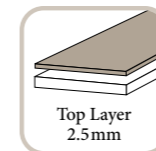

Top layer thickness