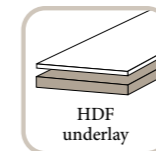

PRODUCT OVERVIEW

Formpark Quadrato

WOOD TYPE, COLOUR, STRUCTURE & SURFACE TREATMENT

Formpark Quadrato is available natural-oiled in the Oak and Smoked Oak colours, and in Oak Crema with the B-Protect® surface. All products are available in grade 14 without bevels nor brushing, thus creating an overall flat look.

DIMENSIONS

650 x 130 x 11 mm

TYPES OF INSTALLATION

Thanks to its 1:5 ratio, this format can be laid in various patterns. The generous formats provide a unique room effect.

YOUR BENEFITS

Formpark Quadrato is suitable for the classic favourite, the herringbone pattern, as well as for other creative laying patterns. It is available with the durable B-Protect® surface. The new Swiss-made format is also 100% healthy for living and Cradle to Cradle™ Bronze-certified.

GENERAL PRODUCT INFORMATION

PRODUCT OVERVIEW

Formpark Rombico

WOOD TYPE, COLOUR, STRUCTURE & SURFACE TREATMENT

Formpark Rombico is offered in the popular Oak, Oak Farina and Oak Mandorla colours, grade 14, brushed and natural-oiled.

DIMENSIONS

735 x 130 x 9.5 mm

TYPES OF INSTALLATION

Thanks to its 45° angle, Formpark Rombico is ideal for laying parquet in a French herringbone pattern. The dynamic zig-zag pattern shines also with other individual patterns in a clear formal language.

YOUR BENEFITS

Formpark Rombico is suitable for the French herringbone, as well as other creative laying patterns. This product is made with utmost precision, the latest machinery and in unique Bauwerk quality. The product's precise fit makes perfect laying possible. The brushed surface gives the floor even more character, highlighting the interplay with light.

GENERAL PRODUCT INFORMATION

Underlay