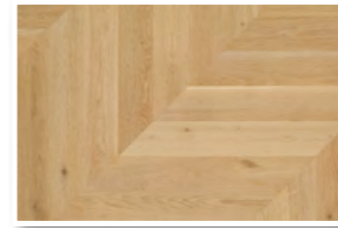

PRODUCT OVERVIEW

Formpark Quadrato

WOOD TYPE, COLOUR, STRUCTURE & SURFACE TREATMENT

Formpark Quadrato is available natural-oiled in the Oak and Smoked Oak colours, and in Oak Crema with the B-Protect® surface. All products are available in grade 14 without bevels nor brushing, thus creating an overall flat look.

DIMENSIONS

650 x 130 x 11 mm

TYPES OF INSTALLATION

Thanks to its 1:5 ratio, this format can be laid in various patterns. The generous formats provide a unique room effect.

YOUR BENEFITS

Formpark Quadrato is suitable for the classic favourite, the herringbone pattern, as well as for other creative laying patterns. It is available with the durable B-Protect® surface. The new Swiss-made format is also 100% healthy for living and Cradle to Cradle™ Bronze-certified.

GENERAL PRODUCT INFORMATION

PRODUCT OVERVIEW

Formpark Rombico

WOOD TYPE, COLOUR, STRUCTURE & SURFACE TREATMENT

Formpark Rombico is offered in the popular Oak, Oak Farina and Oak Mandorla colours, grade 14, brushed and natural-oiled.

Oak

DIMENSIONS

735 x 130 x 9.5 mm

TYPES OF INSTALLATION

Thanks to its 45° angle, Formpark Rombico is ideal for laying parquet in a French herringbone pattern. The dynamic zig-zag pattern shines also with other individual patterns in a clear formal language.

YOUR BENEFITS

Formpark Rombico is suitable for the French herringbone, as well as other creative laying patterns. This product is made with utmost precision, the latest machinery and in unique Bauwerk quality. The product's precise fit makes perfect laying possible. The brushed surface gives the floor even more character, highlighting the interplay with light.

GENERAL PRODUCT INFORMATION