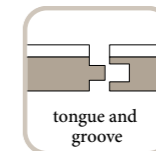

*Formpark Quadrato and Formpark Rombico:
Herringbone and other exciting patterns*

Formpark Rombico, Oak Farina

PRODUCT OVERVIEW

Formpark Quadrato

WOOD TYPE, COLOUR, STRUCTURE & SURFACE TREATMENT

Formpark Quadrato is available natural-oiled in the Oak and Smoked Oak colours, and in Oak Crema with the B-Protect® surface. All products are available in grade 14 without bevels nor brushing, thus creating an overall flat look.

YOUR BENEFITS

Formpark Rombico is suitable for the French herringbone, as well as other creative laying patterns. This product is made with utmost precision, the latest machinery and in unique Bauwerk quality. The product's precise fit makes perfect laying possible. The brushed surface gives the floor even more character, highlighting the interplay with light.

GENERAL PRODUCT INFORMATION

Type of parquet

Top layer thickness

Underlay

Full-area bonding

Tongue and groove connection

Suitable for use with floor heating

PRODUCT RANGE OVERVIEW

Art. No.	Article	Wood type	Colour	Wood index	Surface treatment
1011 6525	Formpark Quadrato	Oak		14	natural oiled
1011 6524	Formpark Quadrato	Oak	Crema	14	B-Protect®
1011 6526	Formpark Quadrato	Oak smoked		14	natural oiled
1011 6629	Formpark Rombico	Oak		14	natural oiled, brushed
1011 6630	Formpark Rombico	Oak	Farina	14	natural oiled, brushed
1011 6631	Formpark Rombico	Oak	Mandorla	14	natural oiled, brushed