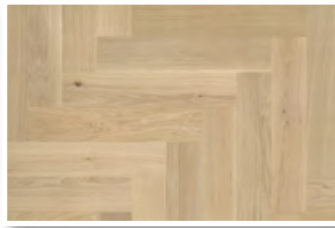

PRODUCT OVERVIEW

Formpark Quadrato

WOOD TYPE, COLOUR, STRUCTURE & SURFACE TREATMENT

Formpark Quadrato is available natural-oiled in the Oak and Smoked Oak colours, and in Oak Crema with the B-Protect® surface. All products are available in grade 14 without bevels nor brushing, thus creating an overall flat look.

Oak Crema

DIMENSIONS

650 x 130 x 11 mm

TYPES OF INSTALLATION

Thanks to its 1:5 ratio, this format can be laid in various patterns. The generous formats provide a unique room effect.

YOUR BENEFITS

Formpark Quadrato is suitable for the classic favourite, the herringbone pattern, as well as for other creative laying patterns. It is available with the durable B-Protect® surface. The new Swiss-made format is also 100% healthy for living and Cradle to Cradle™ Bronze-certified.

GENERAL PRODUCT INFORMATION

PRODUCT OVERVIEW

Formpark Rombico

WOOD TYPE, COLOUR, STRUCTURE & SURFACE TREATMENT

Formpark Rombico is offered in the popular Oak, Oak Farina and Oak Mandorla colours, grade 14, brushed and natural-oiled.

DIMENSIONS

735 x 130 x 9.5 mm

TYPES OF INSTALLATION

Thanks to its 45° angle, Formpark Rombico is ideal for laying parquet in a French herringbone pattern. The dynamic zig-zag pattern shines also with other individual patterns in a clear formal language.

YOUR BENEFITS

Formpark Rombico is suitable for the French herringbone, as well as other creative laying patterns. This product is made with utmost precision, the latest machinery and in unique Bauwerk quality. The product's precise fit makes perfect laying possible. The brushed surface gives the floor even more character, highlighting the interplay with light.

GENERAL PRODUCT INFORMATION