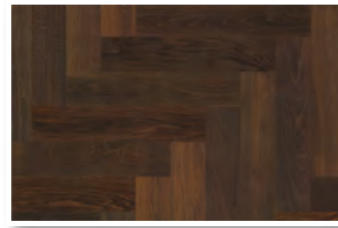

Oak smoked

DIMENSIONS

650 x 130 x 11 mm

TYPES OF INSTALLATION

Thanks to its 1:5 ratio, this format can be laid in various patterns. The generous formats provide a unique room effect.

YOUR BENEFITS

Formpark Quadrato is suitable for the classic favourite, the herringbone pattern, as well as for other creative laying patterns. It is available with the durable B-Protect® surface. The new Swiss-made format is also 100% healthy for living and Cradle to Cradle™ Bronze-certified.

GENERAL PRODUCT INFORMATION

PRODUCT OVERVIEW

Formpark Rombico

WOOD TYPE, COLOUR, STRUCTURE & SURFACE TREATMENT

Formpark Rombico is offered in the popular Oak, Oak Farina and Oak Mandorla colours, grade 14, brushed and natural-oiled.