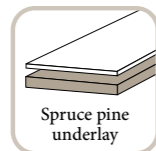

PRODUCT OVERVIEW

Formpark Quadrato

WOOD TYPE, COLOUR, STRUCTURE & SURFACE TREATMENT

Formpark Quadrato is available natural-oiled in the Oak and Smoked Oak colours, and in Oak Crema with the B-Protect® surface. All products are available in grade 14 without bevels nor brushing, thus creating an overall flat look.

DIMENSIONS

650 x 130 x 11 mm

TYPES OF INSTALLATION

Thanks to its 1:5 ratio, this format can be laid in various patterns. The generous formats provide a unique room effect.

YOUR BENEFITS

Formpark Quadrato is suitable for the classic favourite, the herringbone pattern, as well as for other creative laying patterns. It is available with the durable B-Protect® surface. The new Swiss-made format is also 100% healthy for living and Cradle to Cradle™ Bronze-certified.

GENERAL PRODUCT INFORMATION

Underlay

PRODUCT OVERVIEW

Formpark Rombico

WOOD TYPE, COLOUR, STRUCTURE & SURFACE TREATMENT

Formpark Rombico is offered in the popular Oak, Oak Farina and Oak Mandorla colours, grade 14, brushed and natural-oiled.

DIMENSIONS

735 x 130 x 9.5 mm

TYPES OF INSTALLATION

Thanks to its 45° angle, Formpark Rombico is ideal for laying parquet in a French herringbone pattern. The dynamic zig-zag pattern shines also with other individual patterns in a clear formal language.

YOUR BENEFITS

Formpark Rombico is suitable for the French herringbone, as well as other creative laying patterns. This product is made with utmost precision, the latest machinery and in unique Bauwerk quality. The product's precise fit makes perfect laying possible. The brushed surface gives the floor even more character, highlighting the interplay with light.

GENERAL PRODUCT INFORMATION