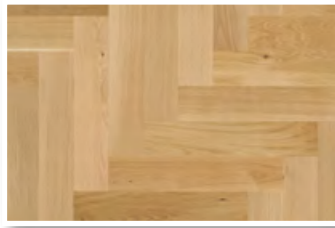

FORMPARK QUADRATO & FORMPARK ROMBICO

Product Profile

BAUWERK®
Parquet

THE DETAILS

Herringbone and other exciting patterns

Formpark Quadrato

Formpark Rombico

The herringbone laying pattern is experiencing a big revival. Classic and elegant, it gives a room the ambiance of a city villa. In addition to herringbone, Formpark Quadrato and Formpark Rombico can be laid in many other patterns.

*Formpark Quadrato and Formpark Rombico:
Herringbone and other exciting patterns*

Formpark Rombico, Oak Farina

PRODUCT OVERVIEW

Formpark Quadrato

WOOD TYPE, COLOUR, STRUCTURE & SURFACE TREATMENT

Formpark Quadrato is available natural-oiled in the Oak and Smoked Oak colours, and in Oak Crema with the B-Protect® surface. All products are available in grade 14 without bevels nor brushing, thus creating an overall flat look.

Formpark Quadrato is suitable for the classic favourite, the herringbone pattern, as well as for other creative laying patterns. It is available with the durable B-Protect® surface. The new Swiss-made format is also 100% healthy for living and Cradle to Cradle™ Bronze-certified.