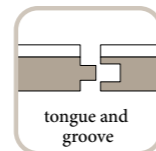

*Formpark Quadrato and Formpark Rombico:
Herringbone and other exciting patterns*

Formpark Rombico, Oak Farina

PRODUCT OVERVIEW

Formpark Quadrato

WOOD TYPE, COLOUR, STRUCTURE & SURFACE TREATMENT

Formpark Quadrato is available natural-oiled in the Oak and Smoked Oak colours, and in Oak Crema with the B-Protect® surface. All products are available in grade 14 without bevels nor brushing, thus creating an overall flat look.

Formpark Quadrato is suitable for the classic favourite, the herringbone pattern, as well as for other creative laying patterns. It is available with the durable B-Protect® surface. The new Swiss-made format is also 100% healthy for living and Cradle to Cradle™ Bronze-certified.

GENERAL PRODUCT INFORMATION

Type of parquet

Top layer thickness

Underlay

Full-area bonding

Tongue and groove connection

Suitable for use with floor heating

PRODUCT OVERVIEW

Formpark Rombico

WOOD TYPE, COLOUR, STRUCTURE & SURFACE TREATMENT

Formpark Rombico is offered in the popular Oak, Oak Farina and Oak Mandorla colours, grade 14, brushed and natural-oiled.

Oak

Oak Farina

Oak Mandorla