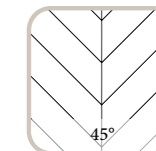

PRODUCT OVERVIEW

Formpark Quadrato

WOOD TYPE, COLOUR, STRUCTURE & SURFACE TREATMENT

Formpark Quadrato is available natural-oiled in the Oak and Smoked Oak colours, and in Oak Crema with the B-Protect® surface. All products are available in grade 14 without bevels nor brushing, thus creating an overall flat look.

DIMENSIONS

650 x 130 x 11 mm

TYPES OF INSTALLATION

Thanks to its 1:5 ratio, this format can be laid in various patterns. The generous formats provide a unique room effect.

YOUR BENEFITS

Formpark Quadrato is suitable for the classic favourite, the herringbone pattern, as well as for other creative laying patterns. It is available with the durable B-Protect® surface. The new Swiss-made format is also 100% healthy for living and Cradle to Cradle™ Bronze-certified.

GENERAL PRODUCT INFORMATION

PRODUCT OVERVIEW

Formpark Rombico

WOOD TYPE, COLOUR, STRUCTURE & SURFACE TREATMENT

Formpark Rombico is offered in the popular Oak, Oak Farina and Oak Mandorla colours, grade 14, brushed and natural-oiled.

DIMENSIONS

735 x 130 x 9.5 mm

TYPES OF INSTALLATION

Thanks to its 45° angle, Formpark Rombico is ideal for laying parquet in a French herringbone pattern. The dynamic zig-zag pattern shines also with other individual patterns in a clear formal language.

YOUR BENEFITS

Formpark Rombico is suitable for the French herringbone, as well as other creative laying patterns. This product is made with utmost precision, the latest machinery and in unique Bauwerk quality. The product's precise fit makes perfect laying possible. The brushed surface gives the floor even more character, highlighting the interplay with light.

GENERAL PRODUCT INFORMATION