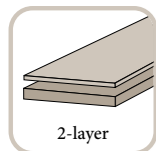

GENERAL PRODUCT INFORMATION

Type of parquet