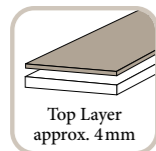

Top layer thickness