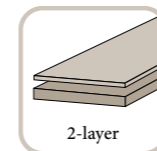

GENERAL PRODUCT INFORMATION

Type of parquet