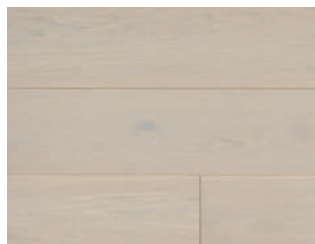

GOLD

oak deep brushed, beveled - 4 sides,
natural oiled

SILVER

oak deep brushed, beveled - 4 sides,
natural oiled

CACAO

oak slightly smoked, deep brushed,
beveled - 4 sides, natural oiled

All the colours of the Silverline Edition are available in a calm
and a lively grading. (Excl. Avorio and Cacao, only in a lively grading)