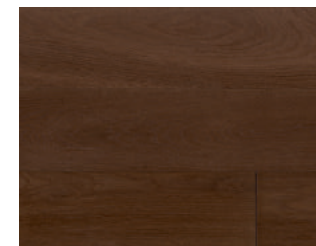

Colour overview

MASTER EDITION SILVERLINE FORMAT

2800 x 260 x 11mm

FLAX

oak deep brushed, beveled - 4 sides,
natural waxed

NUTMEG

oak deep brushed, beveled - 4 sides,
natural waxed

NOUGAT