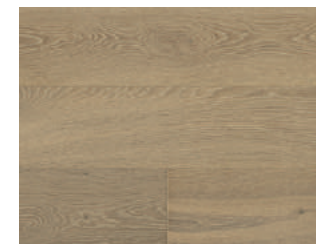

TRUFFLE

oak deep brushed, beveled - 4 sides,
natural waxed