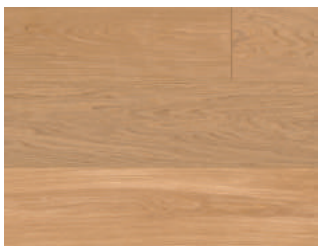

IV

SILVERLINE Oak Farina

*“I am not interested
in luxury. I used my money
to buy my freedom.”*

AUDREY HEPBURN

Colour overview

SILVERLINE EDITION

2800 x 260 x 11mm

OAK