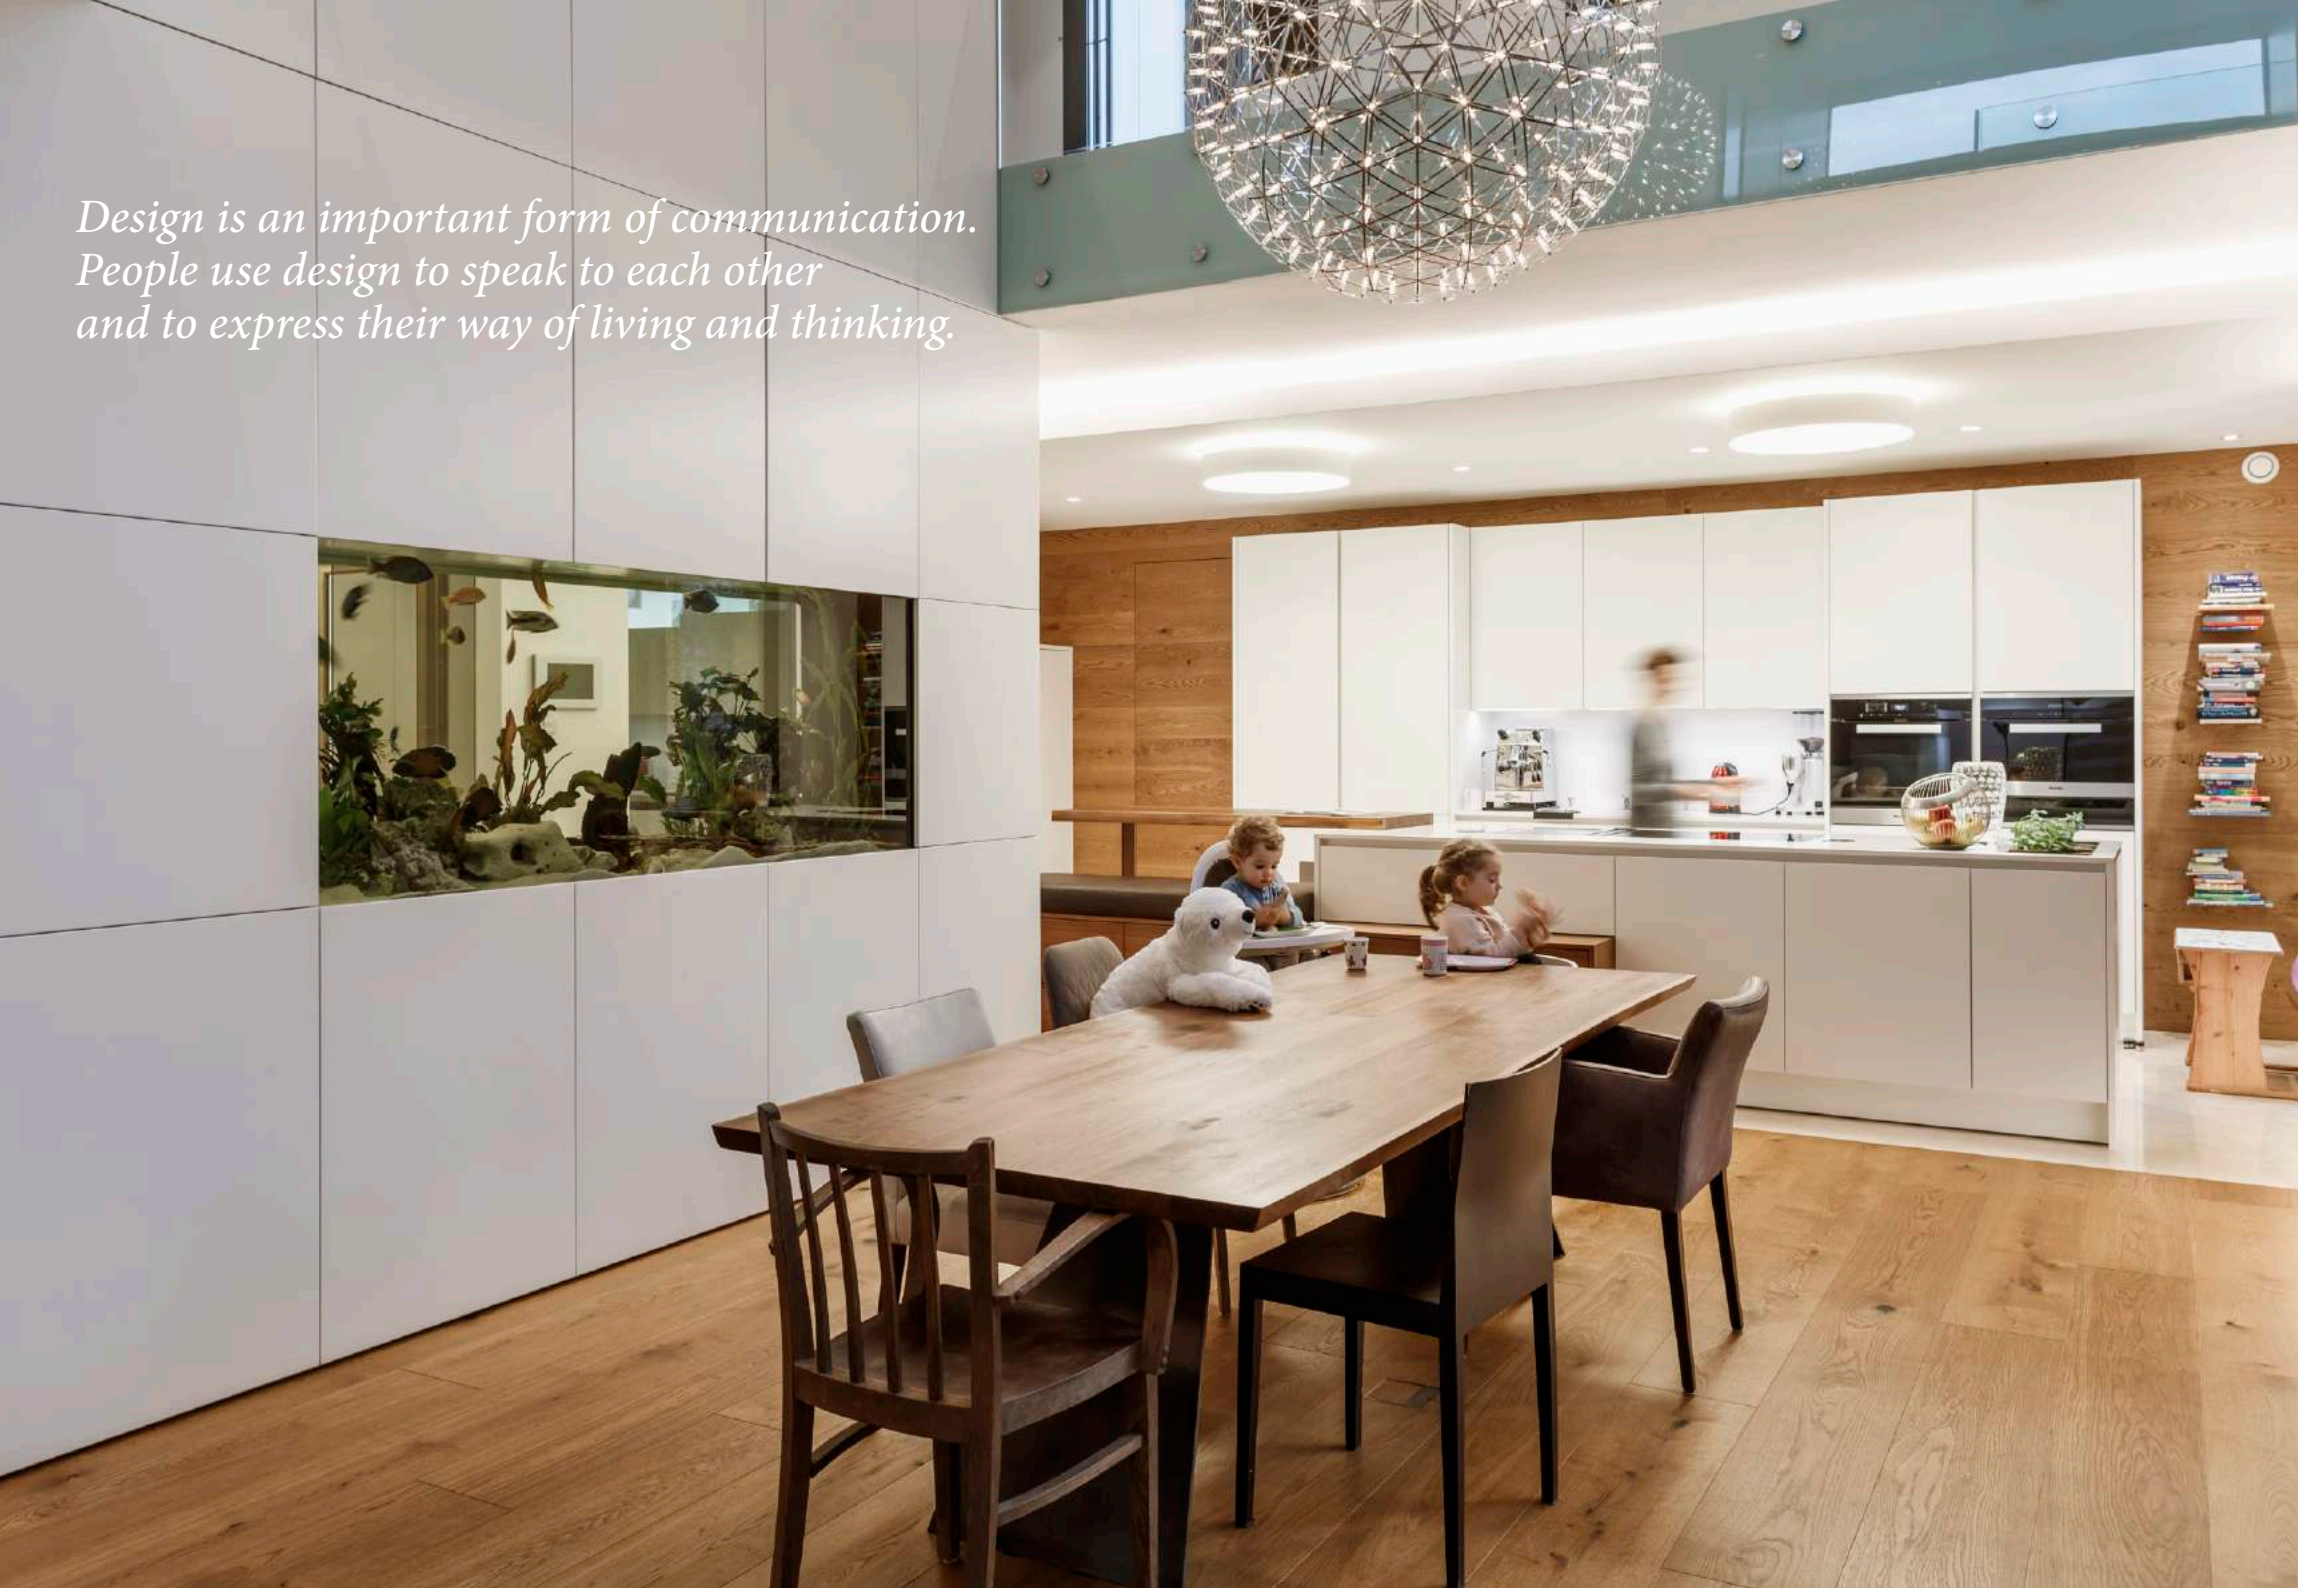

*Design is an important form of communication.
People use design to speak to each other
and to express their way of living and thinking.*