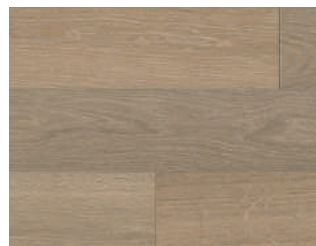

GOLD

oak deep brushed, beveled - 4 sides,
natural oiled

SILVER

oak deep brushed, beveled - 4 sides,
natural oiled

CACAO

oak slightly smoked, deep brushed,
beveled - 4 sides, natural oiled

All the colours of the Silverline Edition are available in a calm
and a lively grading. (Excl. Avorio and Cacao, only in a lively grading)

Colour overview

MASTER EDITION SILVERLINE FORMAT

2800 x 260 x 11mm

FLAX

oak deep brushed, beveled - 4 sides,
natural waxed

NUTMEG

oak deep brushed, beveled - 4 sides,
natural waxed

NOUGAT