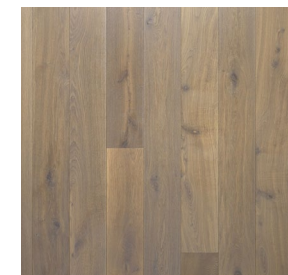

Lite Collection

Warmth. Richness. Diversity. Strength. These are just a few of the qualities natural wood offers. At Hakwood, we know the rest is up to us.

A global leader in the design and production of premium wood flooring, we're committed to sourcing the best raw materials and giving them the love and care they deserve. The result? Unparalleled hardwood flooring that elevates every interior.

Our Lite Collection features an Eucalyptus wood sublayer, topped with rich, durable European Oak. Available in 8 gorgeous colorways, you can choose the seamless wood flooring that's right for your space and style.

THICKNESS

14mm (9/16")

+/- 3mm (3/32") unfinished solid wood top layer
(European Oak)

+/- 11mm (15/32") water resistant sub layer (Eucalyptus)

LENGTH

1090 mm (3'7")
1220 mm (4')
1470 mm (4'10")
1790 mm (5'11")
1970 mm (6'6")
2100 mm (6'11")
2190 mm (7'2")
2220 mm (7'3")
2400 mm (7'10")
2470 mm (8'1")

WIDTH

180 mm (7")

LEGACY