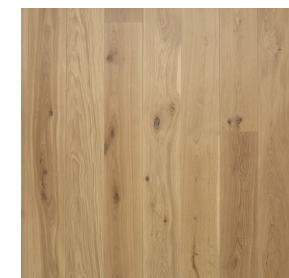

Lite Collection

Warmth. Richness. Diversity. Strength. These are just a few of the qualities natural wood offers. At Hakwood, we know the rest is up to us.

A global leader in the design and production of premium wood flooring, we're committed to sourcing the best raw materials and giving them the love and care they deserve. The result? Unparalleled hardwood flooring that elevates every interior.

Our Lite Collection features an Eucalyptus wood sublayer, topped with rich, durable European Oak. Available in 8 gorgeous colorways, you can choose the seamless wood flooring that's right for your space and style.

THICKNESS

14mm (9/16")

+/- 3mm (3/32") unfinished solid wood top layer
(European Oak)

+/- 11mm (15/32") water resistant sub layer (Eucalyptus)

LENGTH

1090 mm (3'7")
1220 mm (4')
1470 mm (4'10")
1790 mm (5'11")
1970 mm (6'6")
2100 mm (6'11")
2190 mm (7'2")
2220 mm (7'3")
2400 mm (7'10")
2470 mm (8'1")

WIDTH

180 mm (7")

BRISK