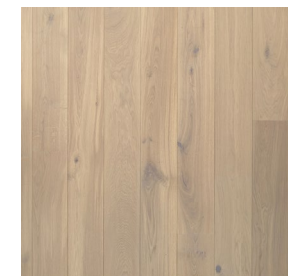

Lite Collection

Warmth. Richness. Diversity. Strength. These are just a few of the qualities natural wood offers. At Hakwood, we know the rest is up to us.

A global leader in the design and production of premium wood flooring, we're committed to sourcing the best raw materials and giving them the love and care they deserve. The result? Unparalleled hardwood flooring that elevates every interior.

Our Lite Collection features an Eucalyptus wood sublayer, topped with rich, durable European Oak. Available in 8 gorgeous colorways, you can choose the seamless wood flooring that's right for your space and style.

THICKNESS

14mm (9/16")

+/- 3mm (3/32") unfinished solid wood top layer
(European Oak)

+/- 11mm (15/32") water resistant sub layer (Eucalyptus)

LENGTH

1090 mm (3'7")
1220 mm (4')
1470 mm (4'10")
1790 mm (5'11")
1970 mm (6'6")
2100 mm (6'11")
2190 mm (7'2")
2220 mm (7'3")
2400 mm (7'10")
2470 mm (8'1")

WIDTH

180 mm (7")

DIVINE