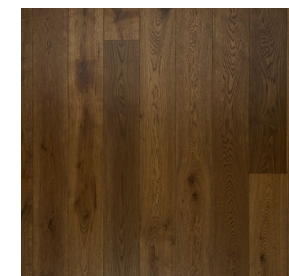

Our Lite Collection features an Eucalyptus wood sublayer, topped with rich, durable European Oak. Available in 8 gorgeous colorways, you can choose the seamless wood flooring that's right for your space and style.

CALM

CHARISMA

European Oak

Grades

STANDARD

Medium knots throughout bring character and depth to your floors. Warm and cozy, our Standard European Oak grade flooring speaks of time honored interiors and effortless style.