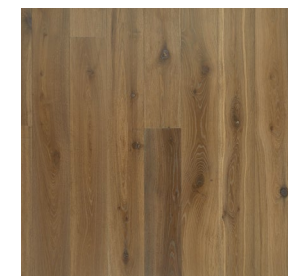

Our Lite Collection features an Eucalyptus wood sublayer, topped with rich, durable European Oak. Available in 8 gorgeous colorways, you can choose the seamless wood flooring that's right for your space and style.

CALM

CHARISMA

European Oak

Grades

STANDARD

Medium knots throughout bring character and depth to your floors. Warm and cozy, our Standard European Oak grade flooring speaks of time honored interiors and effortless style.