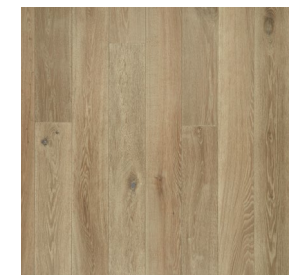

Lite Collection

Warmth. Richness. Diversity. Strength. These are just a few of the qualities natural wood offers. At Hakwood, we know the rest is up to us.

A global leader in the design and production of premium wood flooring, we're committed to sourcing the best raw materials and giving them the love and care they deserve. The result? Unparalleled hardwood flooring that elevates every interior.

Our Lite Collection features an Eucalyptus wood sublayer, topped with rich, durable European Oak. Available in 8 gorgeous colorways, you can choose the seamless wood flooring that's right for your space and style.

THICKNESS

14mm (9/16")

+/- 3mm (3/32") unfinished solid wood top layer
(European Oak)

+/- 11mm (15/32") water resistant sub layer (Eucalyptus)

LENGTH

1090 mm (3'7")
1220 mm (4')
1470 mm (4'10")
1790 mm (5'11")
1970 mm (6'6")
2100 mm (6'11")
2190 mm (7'2")
2220 mm (7'3")
2400 mm (7'10")
2470 mm (8'1")

WIDTH

180 mm (7")

GRACE