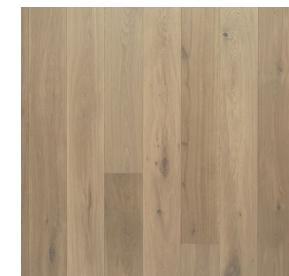

Lite Collection

Warmth. Richness. Diversity. Strength. These are just a few of the qualities natural wood offers. At Hakwood, we know the rest is up to us.

A global leader in the design and production of premium wood flooring, we're committed to sourcing the best raw materials and giving them the love and care they deserve. The result? Unparalleled hardwood flooring that elevates every interior.

Our Lite Collection features an Eucalyptus wood sublayer, topped with rich, durable European Oak. Available in 8 gorgeous colorways, you can choose the seamless wood flooring that's right for your space and style.

THICKNESS

14mm (9/16")

+/- 3mm (3/32") unfinished solid wood top layer
(European Oak)

+/- 11mm (15/32") water resistant sub layer (Eucalyptus)

LENGTH

1090 mm (3'7")
1220 mm (4')
1470 mm (4'10")
1790 mm (5'11")
1970 mm (6'6")
2100 mm (6'11")
2190 mm (7'2")
2220 mm (7'3")
2400 mm (7'10")
2470 mm (8'1")

WIDTH

180 mm (7")

BRAVE