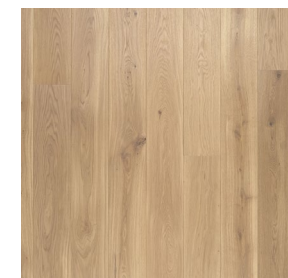

Lite Collection

Warmth. Richness. Diversity. Strength. These are just a few of the qualities natural wood offers. At Hakwood, we know the rest is up to us.

A global leader in the design and production of premium wood flooring, we're committed to sourcing the best raw materials and giving them the love and care they deserve. The result? Unparalleled hardwood flooring that elevates every interior.

Our Lite Collection features an Eucalyptus wood sublayer, topped with rich, durable European Oak. Available in 8 gorgeous colorways, you can choose the seamless wood flooring that's right for your space and style.

THICKNESS

14mm (9/16")

+/- 3mm (3/32") unfinished solid wood top layer
(European Oak)

+/- 11mm (15/32") water resistant sub layer (Eucalyptus)

LENGTH

1090 mm (3'7")
1220 mm (4')
1470 mm (4'10")
1790 mm (5'11")
1970 mm (6'6")
2100 mm (6'11")
2190 mm (7'2")
2220 mm (7'3")
2400 mm (7'10")
2470 mm (8'1")

WIDTH

180 mm (7")

VITAL